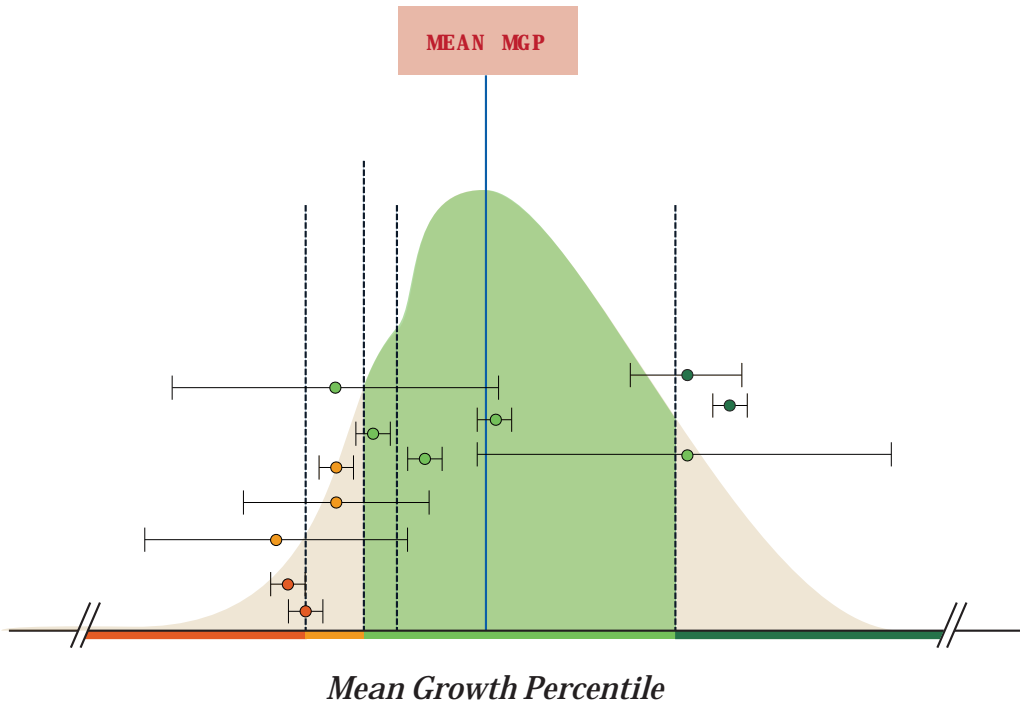

NYS Grades 4-8 Principal Growth Scores: From MGP to HEDI Ratings and Scores 2022-23

PREPARED FOR THE NEW YORK STATE EDUCATION DEPARTMENT BY EDUCATION ANALYTIC, INC.
LAST UPDATED: NOVEMBER 2023

How is MGP Classified into 3012-d Growth Rating for Principals with Grades 4-8 in 2022-23?

0-20

FIGURE 2. HEDI CLASSIFICATION DIAGRAM

$| \text{---} |$ = The confidence interval for a principal's MGP SD = Standard Deviation

How are 3012-d Growth Score Points for Principals with Grades 4-8 Assigned in 2022-23?

— FIGURE 3. 2022-23 HEDI POINT CLASSIFICATION

	HEDI Points	Min MGP	Max MGP
<p>(0-12 years)</p>	0	24.0	29.0
	1	29.5	31.5
	2	32.0	33.0
	3	33.5	33.5
	4	34.0	34.0
	5	34.5	34.5
	6	35.0	35.0
	7	35.5	35.5
	8	36.0	36.0
	9	36.5	36.5
	10	37.0	37.0
	11	37.5	37.5
	12	38.0	38.0
<p>(13-14 years)</p>	13	31.0	40.0
	14	40.5	42.0
<p>(15-17 years)</p>	15	39.0	47.5
	16	48.0	52.0
	17	52.5	61.0
<p>(18-20 years)</p>	18	60.0	61.0
	19	61.5	63.5
	20	64.0	82.0