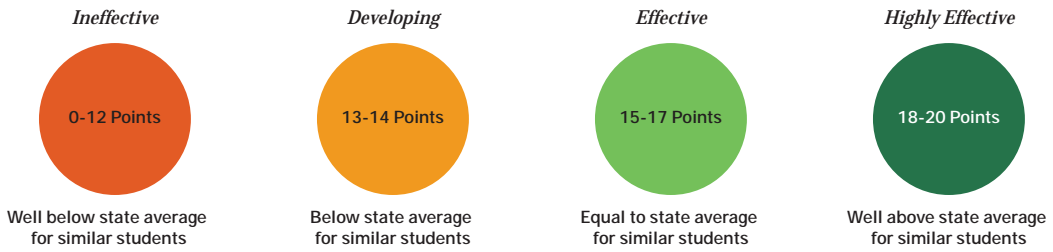

NYS Grades 4-8 Principal Growth Scores: From MGP to HEDI Ratings and Scores 2022-23

PREPARED FOR THE NEW YORK STATE EDUCATION DEPARTMENT BY EDUCATION ANALYTIC, INC.
LAST UPDATED: NOVEMBER 2023

How is MGP Classified into 3012-d Growth Rating for Principals with Grades 4-8 in 2022-23?

0-20

FIGURE 2. HEDI CLASSIFICATION DIAGRAM

$| \text{---} |$ = The confidence interval for a principal's MGP SD = Standard Deviation

How are 3012-d Growth Score Points for Principals with Grades 4-8 Assigned in 2022-23?

— FIGURE 3. 2022-23 HEDI POINT CLASSIFICATION

	HEDI Points	Min MGP	Max MGP
<p>(0-12 years)</p>	0	24.0	29.0
	1	29.5	31.5
	2	32.0	33.0
	3	33.5	33.5
	4	34.0	34.0
	5	34.5	34.5
	6	35.0	35.0
	7	35.5	35.5
	8	36.0	36.0
	9	36.5	36.5
	10	37.0	37.0
	11	37.5	37.5
	12	38.0	38.0
<p>(13-14 years)</p>	13	31.0	40.0
	14	40.5	42.0
<p>(15-17 years)</p>	15	39.0	47.5
	16	48.0	52.0
	17	52.5	61.0
<p>(18-20 years)</p>	18	60.0	61.0
	19	61.5	63.5
	20	64.0	82.0